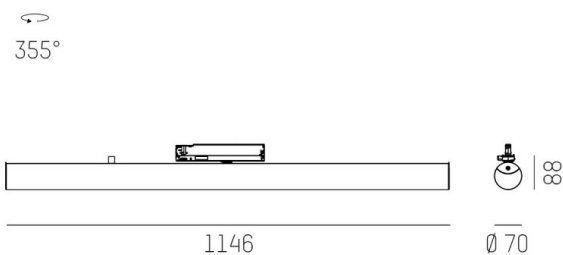

VALO

720-00832102355c

VALO TRACK TRACK SPOTLIGHT WITH 3 PH ADAPTER made of aluminium, white, similar to RAL 9016, PMMA cover light output direct / indirect, swiveling 355°, with converter, max. 700mA, dimmability: Casambi, adapter/ceiling base white, IP20

DRAWING

TECHNICAL DETAILS

System perform. [W]	26
Bulb type	LED
Luminous flux [lm]	2920
Current sec. [mA]	700
Colour temp. [K]	2700K
CRI	>90
Optics	PMMA diffuser
Designer	INHOUSE
Converter	with converter
Light output	direct / indirect
Voltage [V]	220-240V 50/60Hz
Material	aluminium
Length [mm]	1146
Diameter [mm]	70
IP protection class	IP20
Voltage class	protection cl. II
Shock resistance	IK02
Net weight [kg]	1,71
Colour lamp	white
RAL	9016
Colour adapter/ceiling base	white
EAN-Number	9010870828131
Lifetime [h]	L80 B10 50 000
Energy efficiency cl.	E
No. of luminaires B16A	50

LIGHT DISTRIBUTION CURVE

The values are rated values. Power and luminous flux are initially subject to a tolerance of +/- 10%. Colour temperature tolerance: +/- 150 K. The values apply to an ambient temperature of 25°C unless otherwise specified.