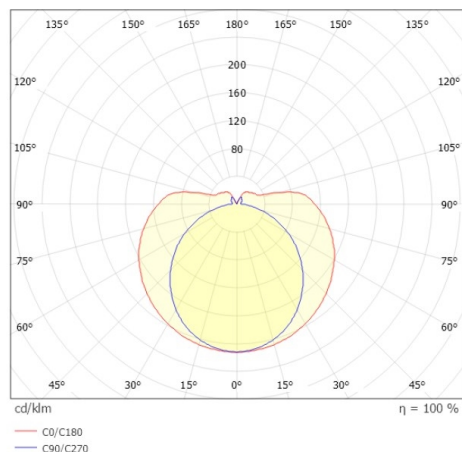

VALO

720-00832102355c

VALO TRACK TRACK SPOTLIGHT WITH 3 PH ADAPTER made of aluminium, white, similar to RAL 9016, PMMA cover light output direct / indirect, swiveling 355°, with converter, max. 700mA, dimmability: Casambi, adapter/ceiling base white, IP20

DRAWING

TECHNICAL DETAILS

System perform. [W]	26
Bulb type	LED
Luminous flux [lm]	2920
Current sec. [mA]	700
Colour temp. [K]	2700K
CRI	>90
Optics	PMMA diffuser
Designer	INHOUSE
Converter	with converter
Light output	direct / indirect
Voltage [V]	220-240V 50/60Hz
Material	aluminium
Length [mm]	1146
Diameter [mm]	70
IP protection class	IP20
Voltage class	protection cl. II
Shock resistance	IK02
Net weight [kg]	1,71
Colour lamp	white
RAL	9016
Colour adapter/ceiling base	white
EAN-Number	9010870828131
Lifetime [h]	L80 B10 50 000
Energy efficiency cl.	E
No. of luminaires B16A	50

LIGHT DISTRIBUTION CURVE

The values are rated values. Power and luminous flux are initially subject to a tolerance of +/- 10%. Colour temperature tolerance: +/- 150 K. The values apply to an ambient temperature of 25°C unless otherwise specified.