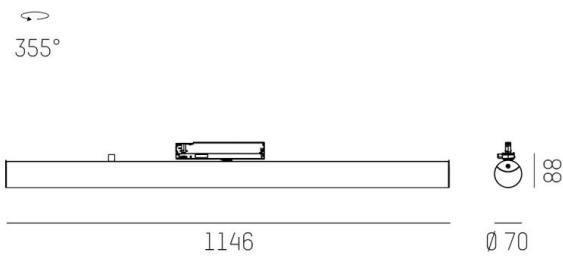

VALO

720-00832102955c

VALO TRACK TRACK SPOTLIGHT WITH 3 PH ADAPTER made of aluminium, white, similar to RAL 9016, PMMA cover light output direct / indirect, swiveling 355°, with converter, max. 700mA, dimmability: Casambi, adapter/ceiling base white, IP20

DRAWING

TECHNICAL DETAILS

System perform. [W]	26
Bulb type	LED
Luminous flux [lm]	3000
Current sec. [mA]	700
Colour temp. [K]	3000K
CRI	>90
Optics	PMMA diffuser
Designer	INHOUSE
Converter	with converter
Light output	direct / indirect
Voltage [V]	220-240V 50/60Hz
Material	aluminium
Length [mm]	1146
Diameter [mm]	70
IP protection class	IP20
Voltage class	protection cl. II
Shock resistance	IK02
Net weight [kg]	1,71
Colour lamp	white
RAL	9016
Colour adapter/ceiling base	white
EAN-Number	9010870828162
Lifetime [h]	L80 B10 50 000
Energy efficiency cl.	E
No. of luminaires B16A	50

LIGHT DISTRIBUTION CURVE

The values are rated values. Power and luminous flux are initially subject to a tolerance of +/- 10%. Colour temperature tolerance: +/- 150 K. The values apply to an ambient temperature of 25°C unless otherwise specified.