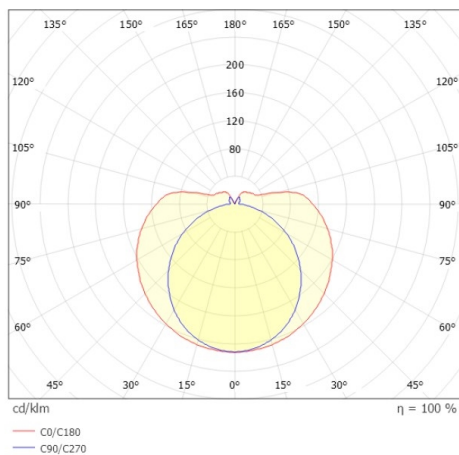

VALO

720-00832102955c

VALO TRACK TRACK SPOTLIGHT WITH 3 PH ADAPTER made of aluminium, white, similar to RAL 9016, PMMA cover light output direct / indirect, swiveling 355°, with converter, max. 700mA, dimmability: Casambi, adapter/ceiling base white, IP20

DRAWING

TECHNICAL DETAILS

System perform. [W]	26
Bulb type	LED
Luminous flux [lm]	3000
Current sec. [mA]	700
Colour temp. [K]	3000K
CRI	>90
Optics	PMMA diffuser
Designer	INHOUSE
Converter	with converter
Light output	direct / indirect
Voltage [V]	220-240V 50/60Hz
Material	aluminium
Length [mm]	1146
Diameter [mm]	70
IP protection class	IP20
Voltage class	protection cl. II
Shock resistance	IK02
Net weight [kg]	1,71
Colour lamp	white
RAL	9016
Colour adapter/ceiling base	white
EAN-Number	9010870828162
Lifetime [h]	L80 B10 50 000
Energy efficiency cl.	E
No. of luminaires B16A	50

LIGHT DISTRIBUTION CURVE

The values are rated values. Power and luminous flux are initially subject to a tolerance of +/- 10%. Colour temperature tolerance: +/- 150 K. The values apply to an ambient temperature of 25°C unless otherwise specified.