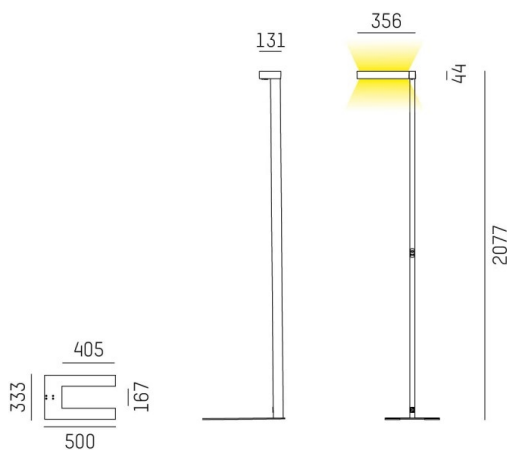

CONCEPT

723-00111011455t

CONCEPT LEFT F FLOOR LAMP made of aluminium, white, similar to RAL 9016, microfaceted free-form reflector beam for single workplace, light output direct / indirect 30:70, UGR <19, with converter, max. 1500mA, dimmability: Push Dim, cable black, IP20 Membrane switch with USB connection (max.1A)

DRAWING

TECHNICAL DETAILS

System perform. [W]	70
Bulb type	LED
Luminous flux [lm]	7710
Current sec. [mA]	1500
Colour temp. [K]	4000K
CRI	>80
UGR	<19
Optics	microfaceted free-form reflector
Designer	INHOUSE
Converter	with converter
Light output	direct / indirect 30:70
Beam angle [°]	für Einzelarbeitsplatz
Voltage [V]	220-240V AC/DC
Material	aluminium
Length [mm]	355
Width [mm]	131
Height [mm]	2077
IP protection class	IP20
Voltage class	protection cl. I
Net weight [kg]	12,83
Colour lamp	white
RAL	9016
Electric wire	black
EAN-Number	9010506307948
Lifetime [h]	L80 B10 50 000
Energy efficiency cl.	D
No. of luminaires B16A	24

LIGHT DISTRIBUTION CURVE

The values are rated values. Power and luminous flux are initially subject to a tolerance of +/- 10%. Colour temperature tolerance: +/- 150 K. The values apply to an ambient temperature of 25°C unless otherwise specified.