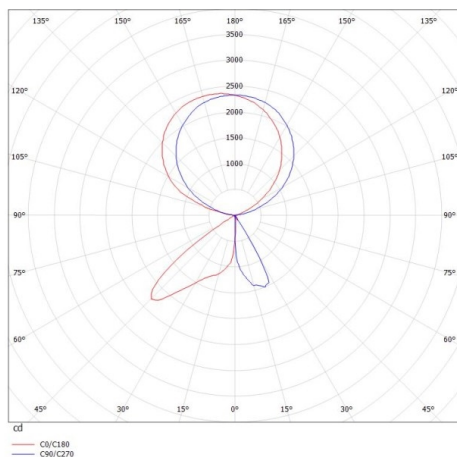

CONCEPT

723-00111011455t

CONCEPT LEFT F FLOOR LAMP made of aluminium, white, similar to RAL 9016, microfaceted free-form reflector beam for single workplace, light output direct / indirect 30:70, UGR <19, with converter, max. 1500mA, dimmability: Push Dim, cable black, IP20 Membrane switch with USB connection (max.1A)

DRAWING

TECHNICAL DETAILS

System perform. [W]	70
Bulb type	LED
Luminous flux [lm]	7710
Current sec. [mA]	1500
Colour temp. [K]	4000K
CRI	>80
UGR	<19
Optics	microfaceted free-form reflector
Designer	INHOUSE
Converter	with converter
Light output	direct / indirect 30:70
Beam angle [°]	für Einzelarbeitsplatz
Voltage [V]	220-240V AC/DC
Material	aluminium
Length [mm]	355
Width [mm]	131
Height [mm]	2077
IP protection class	IP20
Voltage class	protection cl. I
Net weight [kg]	12,83
Colour lamp	white
RAL	9016
Electric wire	black
EAN-Number	9010506307948
Lifetime [h]	L80 B10 50 000
Energy efficiency cl.	D
No. of luminaires B16A	24

LIGHT DISTRIBUTION CURVE

The values are rated values. Power and luminous flux are initially subject to a tolerance of +/- 10%. Colour temperature tolerance: +/- 150 K. The values apply to an ambient temperature of 25°C unless otherwise specified.