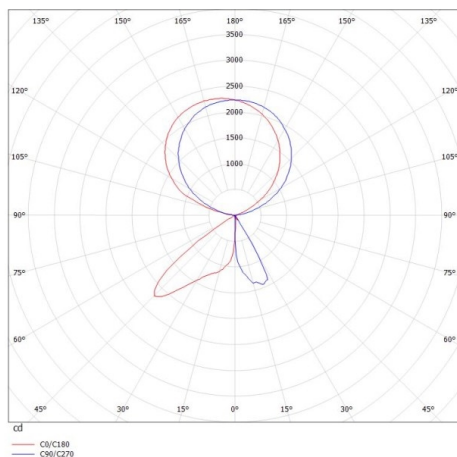

CONCEPT

723-00111011966t

CONCEPT LEFT F FLOOR LAMP made of aluminium, black, similar to RAL 9005, microfaceted free-form reflector beam for single workplace, light output direct / indirect 30:70, UGR <19, with converter, max. 1500mA, dimmability: Push Dim, cable black, IP20 Membrane switch with USB connection (max.1A)

DRAWING

TECHNICAL DETAILS

System perform. [W]	70
Bulb type	LED
Luminous flux [lm]	7400
Current sec. [mA]	1500
Colour temp. [K]	3000K
CRI	>80
UGR	<19
Optics	microfaceted free-form reflector
Designer	INHOUSE
Converter	with converter
Light output	direct / indirect 30:70
Beam angle [°]	für Einzelarbeitsplatz
Voltage [V]	220-240V AC/DC
Material	aluminium
Length [mm]	355
Width [mm]	131
Height [mm]	2077
IP protection class	IP20
Voltage class	protection cl. I
Net weight [kg]	12,70
Colour lamp	black
RAL	9005
Electric wire	black
EAN-Number	9010506308044
Lifetime [h]	L80 B10 50 000
Energy efficiency cl.	D
No. of luminaires B16A	24

LIGHT DISTRIBUTION CURVE

The values are rated values. Power and luminous flux are initially subject to a tolerance of +/- 10%. Colour temperature tolerance: +/- 150 K. The values apply to an ambient temperature of 25°C unless otherwise specified.