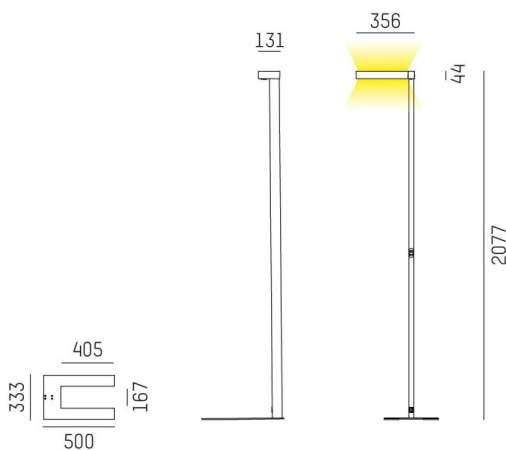

CONCEPT

723-00111011966t

CONCEPT LEFT F FLOOR LAMP made of aluminium, black, similar to RAL 9005, microfaceted free-form reflector beam for single workplace, light output direct / indirect 30:70, UGR <19, with converter, max. 1500mA, dimmability: Push Dim, cable black, IP20 Membrane switch with USB connection (max.1A)

DRAWING

TECHNICAL DETAILS

System perform. [W]	70
Bulb type	LED
Luminous flux [lm]	7400
Current sec. [mA]	1500
Colour temp. [K]	3000K
CRI	>80
UGR	<19
Optics	microfaceted free-form reflector
Designer	INHOUSE
Converter	with converter
Light output	direct / indirect 30:70
Beam angle [°]	für Einzelarbeitsplatz
Voltage [V]	220-240V AC/DC
Material	aluminium
Length [mm]	355
Width [mm]	131
Height [mm]	2077
IP protection class	IP20
Voltage class	protection cl. I
Net weight [kg]	12,70
Colour lamp	black
RAL	9005
Electric wire	black
EAN-Number	9010506308044
Lifetime [h]	L80 B10 50 000
Energy efficiency cl.	D
No. of luminaires B16A	24

LIGHT DISTRIBUTION CURVE

The values are rated values. Power and luminous flux are initially subject to a tolerance of +/- 10%. Colour temperature tolerance: +/- 150 K. The values apply to an ambient temperature of 25°C unless otherwise specified.