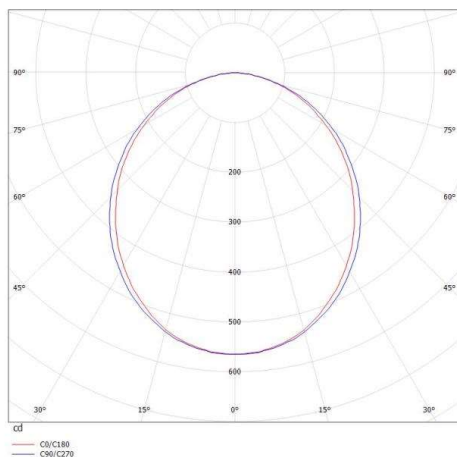

LOG OUT 2.1 IP54

728-104031113500

LOG OUT 2.1 IP54 SD WALL / CEILING LUMINAIRE made of die-cast aluminium, white, similar to RAL 9016, satined PMMA opal diffuser light output direct, with converter, dimmability: not dimmable, through wiring 3x1,5mm², IP54

DRAWING

LIGHT DISTRIBUTION CURVE

TECHNICAL DETAILS

System perform. [W]	12
Bulb type	LED
Luminous flux [lm]	1490
Colour temp. [K]	2700K
CRI	>80
Optics	PMMA opal diffuser
Designer	INHOUSE
Converter	with converter
Dimming	not dimmable
Light output	direct
Voltage [V]	220-240V 50/60Hz
Through wiring	3x1,5mm²
Material	die-cast aluminium
Length [mm]	870
Width [mm]	76
Height [mm]	90
IP protection class	IP54
Voltage class	protection cl. I
Net weight [kg]	3,47
Colour lamp	white
RAL	9016
EAN-Number	9010506189537
Lifetime [h]	L80 B10 50 000
Energy efficiency cl.	D
No. of luminaires B16A	50