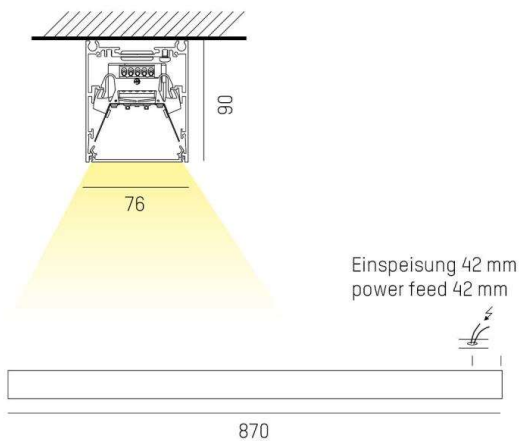

LOG OUT 2.1 IP54

728-104031113500

LOG OUT 2.1 IP54 SD WALL / CEILING LUMINAIRE made of die-cast aluminium, white, similar to RAL 9016, satined PMMA opal diffuser light output direct, with converter, dimmability: not dimmable, through wiring 3x1,5mm², IP54

DRAWING

LIGHT DISTRIBUTION CURVE

TECHNICAL DETAILS

System perform. [W]	12
Bulb type	LED
Luminous flux [lm]	1490
Colour temp. [K]	2700K
CRI	>80
Optics	PMMA opal diffuser
Designer	INHOUSE
Converter	with converter
Dimming	not dimmable
Light output	direct
Voltage [V]	220-240V 50/60Hz
Through wiring	3x1,5mm²
Material	die-cast aluminium
Length [mm]	870
Width [mm]	76
Height [mm]	90
IP protection class	IP54
Voltage class	protection cl. I
Net weight [kg]	3,47
Colour lamp	white
RAL	9016
EAN-Number	9010506189537
Lifetime [h]	L80 B10 50 000
Energy efficiency cl.	D
No. of luminaires B16A	50

The values are rated values. Power and luminous flux are initially subject to a tolerance of +/- 10%. Colour temperature tolerance: +/- 150 K. The values apply to an ambient temperature of 25°C unless otherwise specified.