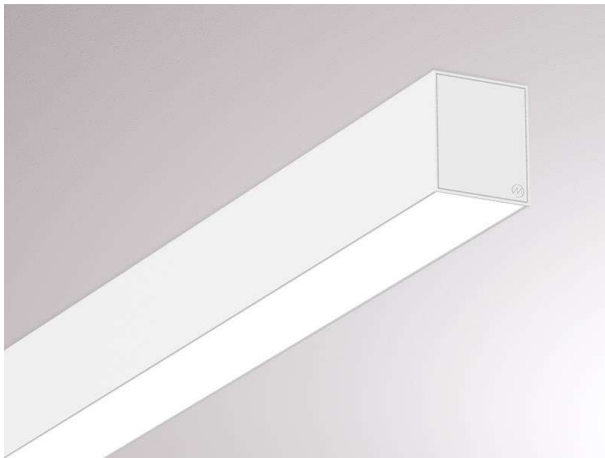

LOG OUT 2.1 IP54

728-104031113500

LOG OUT 2.1 IP54 SD WALL / CEILING LUMINAIRE made of die-cast aluminium, white, similar to RAL 9016, satined PMMA opal diffuser light output direct, with converter, dimmability: not dimmable, through wiring 3x1,5mm², IP54

DRAWING

LIGHT DISTRIBUTION CURVE

TECHNICAL DETAILS

System perform. [W]	12
Bulb type	LED
Luminous flux [lm]	1490
Colour temp. [K]	2700K
CRI	>80
Optics	PMMA opal diffuser
Designer	INHOUSE
Converter	with converter
Dimming	not dimmable
Light output	direct
Voltage [V]	220-240V 50/60Hz
Through wiring	3x1,5mm²
Material	die-cast aluminium
Length [mm]	870
Width [mm]	76
Height [mm]	90
IP protection class	IP54
Voltage class	protection cl. I
Net weight [kg]	3,47
Colour lamp	white
RAL	9016
EAN-Number	9010506189537
Lifetime [h]	L80 B10 50 000
Energy efficiency cl.	D
No. of luminaires B16A	50