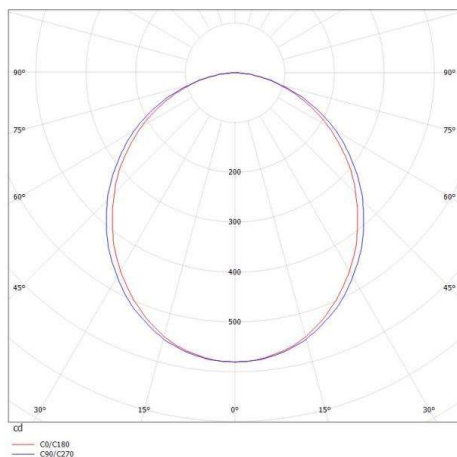

LOG OUT 2.1 IP54

728-104031119500

LOG OUT 2.1 IP54 SD WALL / CEILING LUMINAIRE made of die-cast aluminium, white, similar to RAL 9016, satined PMMA opal diffuser light output direct, with converter, dimmability: not dimmable, through wiring 3x1,5mm², IP54

DRAWING

TECHNICAL DETAILS

System perform. [W]	12
Bulb type	LED
Luminous flux [lm]	1530
Colour temp. [K]	3000K
CRI	>80
Optics	PMMA opal diffuser
Designer	INHOUSE
Converter	with converter
Dimming	not dimmable
Light output	direct
Voltage [V]	220-240V 50/60Hz
Through wiring	3x1,5mm²
Material	die-cast aluminium
Length [mm]	870
Width [mm]	76
Height [mm]	90
IP protection class	IP54
Voltage class	protection cl. I
Net weight [kg]	3,47
Colour lamp	white
RAL	9016
EAN-Number	9010506189988
Lifetime [h]	L80 B10 50 000
Energy efficiency cl.	D
No. of luminaires B16A	50

LIGHT DISTRIBUTION CURVE

The values are rated values. Power and luminous flux are initially subject to a tolerance of +/- 10%. Colour temperature tolerance: +/- 150 K. The values apply to an ambient temperature of 25°C unless otherwise specified.