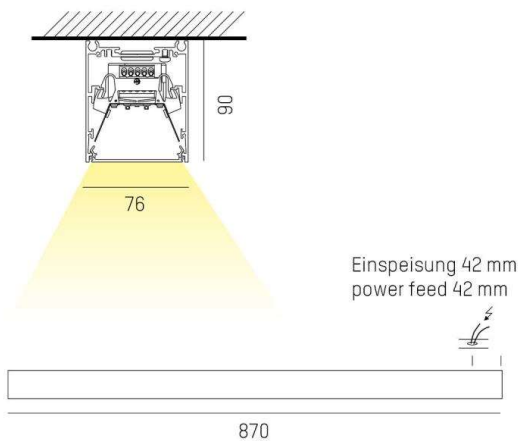

LOG OUT 2.1 IP54

728-104031119500

LOG OUT 2.1 IP54 SD WALL / CEILING LUMINAIRE made of die-cast aluminium, white, similar to RAL 9016, satined PMMA opal diffuser light output direct, with converter, dimmability: not dimmable, through wiring 3x1,5mm², IP54

DRAWING

TECHNICAL DETAILS

System perform. [W]	12
Bulb type	LED
Luminous flux [lm]	1530
Colour temp. [K]	3000K
CRI	>80
Optics	PMMA opal diffuser
Designer	INHOUSE
Converter	with converter
Dimming	not dimmable
Light output	direct
Voltage [V]	220-240V 50/60Hz
Through wiring	3x1,5mm²
Material	die-cast aluminium
Length [mm]	870
Width [mm]	76
Height [mm]	90
IP protection class	IP54
Voltage class	protection cl. I
Net weight [kg]	3,47
Colour lamp	white
RAL	9016
EAN-Number	9010506189988
Lifetime [h]	L80 B10 50 000
Energy efficiency cl.	D
No. of luminaires B16A	50

LIGHT DISTRIBUTION CURVE

The values are rated values. Power and luminous flux are initially subject to a tolerance of +/- 10%. Colour temperature tolerance: +/- 150 K. The values apply to an ambient temperature of 25°C unless otherwise specified.