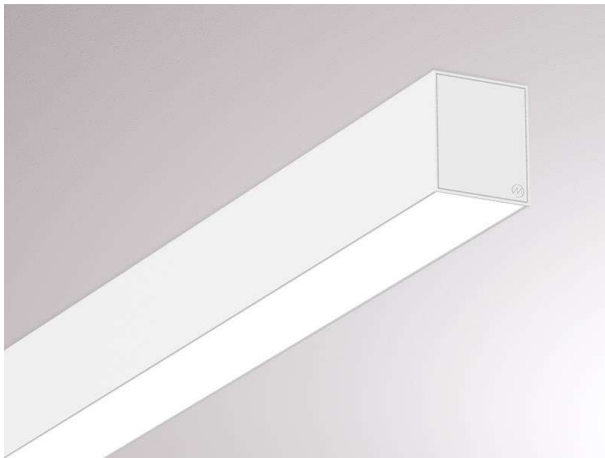

LOG OUT 2.1 IP54

728-104031119500

LOG OUT 2.1 IP54 SD WALL / CEILING LUMINAIRE made of die-cast aluminium, white, similar to RAL 9016, satined PMMA opal diffuser light output direct, with converter, dimmability: not dimmable, through wiring 3x1,5mm², IP54

DRAWING

TECHNICAL DETAILS

System perform. [W]	12
Bulb type	LED
Luminous flux [lm]	1530
Colour temp. [K]	3000K
CRI	>80
Optics	PMMA opal diffuser
Designer	INHOUSE
Converter	with converter
Dimming	not dimmable
Light output	direct
Voltage [V]	220-240V 50/60Hz
Through wiring	3x1,5mm²
Material	die-cast aluminium
Length [mm]	870
Width [mm]	76
Height [mm]	90
IP protection class	IP54
Voltage class	protection cl. I
Net weight [kg]	3,47
Colour lamp	white
RAL	9016
EAN-Number	9010506189988
Lifetime [h]	L80 B10 50 000
Energy efficiency cl.	D
No. of luminaires B16A	50