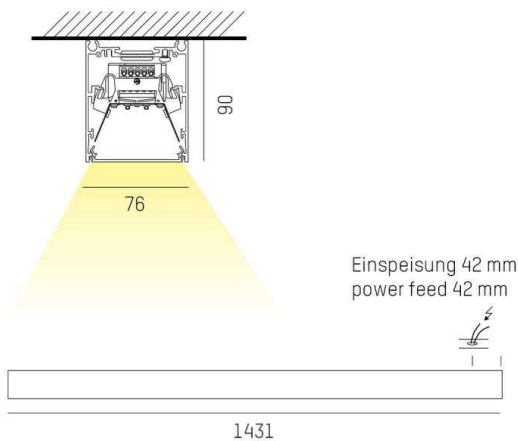

LOG OUT 2.1 IP54

728-10405311360d

LOG OUT 2.1 IP54 SD WALL / CEILING LUMINAIRE made of die-cast aluminium, black, similar to RAL 9005, satined PMMA opal diffuser light output direct, with converter, dimmability: DALI, through wiring 3x1,5mm² + 2x0,75mm², IP54

DRAWING

LIGHT DISTRIBUTION CURVE

TECHNICAL DETAILS

System perform. [W]	40
Bulb type	LED
Luminous flux [lm]	4780
Colour temp. [K]	2700K
CRI	>80
Optics	PMMA opal diffuser
Designer	INHOUSE
Converter	with converter
Light output	direct
Voltage [V]	220-240V 50/60Hz
Through wiring	3x1,5mm ² + 2x0,75mm ²
Material	die-cast aluminium
Length [mm]	1431
Width [mm]	76
Height [mm]	90
IP protection class	IP54
Voltage class	protection cl. I
Net weight [kg]	4,41
Colour lamp	black
RAL	9005
EAN-Number	9010506193244
Lifetime [h]	L80 B10 50 000
Energy efficiency cl.	D
No. of luminaires B16A	50

The values are rated values. Power and luminous flux are initially subject to a tolerance of +/- 10%. Colour temperature tolerance: +/- 150 K. The values apply to an ambient temperature of 25°C unless otherwise specified.