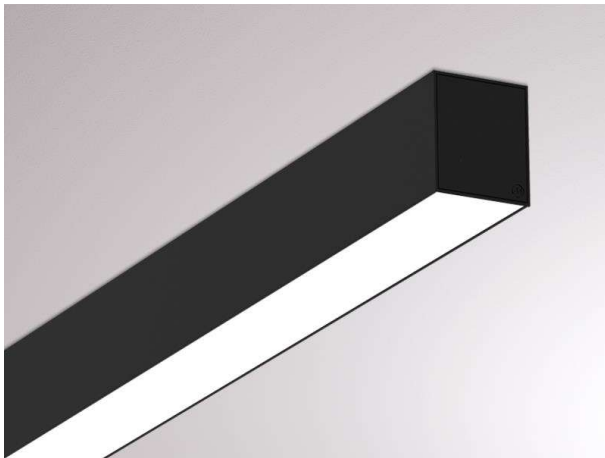

LOG OUT 2.1 IP54

728-10405311360d

LOG OUT 2.1 IP54 SD WALL / CEILING LUMINAIRE made of die-cast aluminium, black, similar to RAL 9005, satined PMMA opal diffuser light output direct, with converter, dimmability: DALI, through wiring 3x1,5mm² + 2x0,75mm², IP54

DRAWING

LIGHT DISTRIBUTION CURVE

TECHNICAL DETAILS

System perform. [W]	40
Bulb type	LED
Luminous flux [lm]	4780
Colour temp. [K]	2700K
CRI	>80
Optics	PMMA opal diffuser
Designer	INHOUSE
Converter	with converter
Light output	direct
Voltage [V]	220-240V 50/60Hz
Through wiring	3x1,5mm ² + 2x0,75mm ²
Material	die-cast aluminium
Length [mm]	1431
Width [mm]	76
Height [mm]	90
IP protection class	IP54
Voltage class	protection cl. I
Net weight [kg]	4,41
Colour lamp	black
RAL	9005
EAN-Number	9010506193244
Lifetime [h]	L80 B10 50 000
Energy efficiency cl.	D
No. of luminaires B16A	50