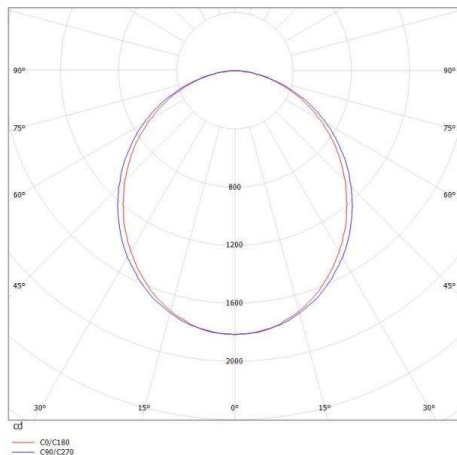

LOG OUT 2.1 IP54

728-10405311360d

LOG OUT 2.1 IP54 SD WALL / CEILING LUMINAIRE made of die-cast aluminium, black, similar to RAL 9005, satined PMMA opal diffuser light output direct, with converter, dimmability: DALI, through wiring 3x1,5mm² + 2x0,75mm², IP54

DRAWING

LIGHT DISTRIBUTION CURVE

TECHNICAL DETAILS

System perform. [W]	40
Bulb type	LED
Luminous flux [lm]	4780
Colour temp. [K]	2700K
CRI	>80
Optics	PMMA opal diffuser
Designer	INHOUSE
Converter	with converter
Light output	direct
Voltage [V]	220-240V 50/60Hz
Through wiring	3x1,5mm ² + 2x0,75mm ²
Material	die-cast aluminium
Length [mm]	1431
Width [mm]	76
Height [mm]	90
IP protection class	IP54
Voltage class	protection cl. I
Net weight [kg]	4,41
Colour lamp	black
RAL	9005
EAN-Number	9010506193244
Lifetime [h]	L80 B10 50 000
Energy efficiency cl.	D
No. of luminaires B16A	50

The values are rated values. Power and luminous flux are initially subject to a tolerance of +/- 10%. Colour temperature tolerance: +/- 150 K. The values apply to an ambient temperature of 25°C unless otherwise specified.