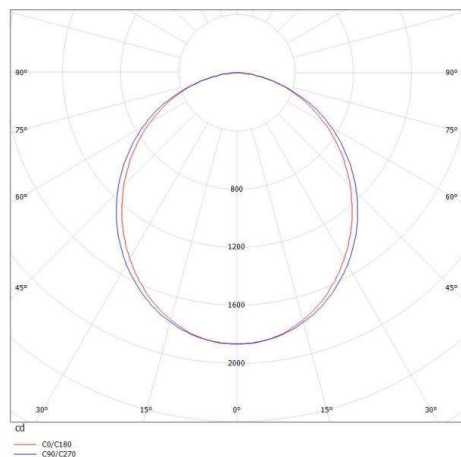

LOG OUT 2.1 IP54

728-104053119600

LOG OUT 2.1 IP54 SD WALL / CEILING LUMINAIRE made of die-cast aluminium, black, similar to RAL 9005, satined PMMA opal diffuser light output direct, with converter, dimmability: not dimmable, through wiring 3x1,5mm², IP54

DRAWING

LIGHT DISTRIBUTION CURVE

TECHNICAL DETAILS

System perform. [W]	40
Bulb type	LED
Luminous flux [lm]	4920
Colour temp. [K]	3000K
CRI	>80
Optics	PMMA opal diffuser
Designer	INHOUSE
Converter	with converter
Dimming	not dimmable
Light output	direct
Voltage [V]	220-240V 50/60Hz
Through wiring	3x1,5mm²
Material	die-cast aluminium
Length [mm]	1431
Width [mm]	76
Height [mm]	90
IP protection class	IP54
Voltage class	protection cl. I
Net weight [kg]	4,37
Colour lamp	black
RAL	9005
EAN-Number	9010506193374
Lifetime [h]	L80 B10 50 000
Energy efficiency cl.	D
No. of luminaires B16A	50