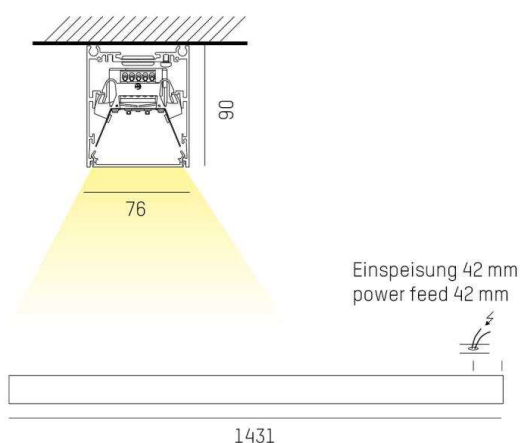

LOG OUT 2.1 IP54

728-104053119600

LOG OUT 2.1 IP54 SD WALL / CEILING LUMINAIRE made of die-cast aluminium, black, similar to RAL 9005, satined PMMA opal diffuser light output direct, with converter, dimmability: not dimmable, through wiring 3x1,5mm², IP54

DRAWING

LIGHT DISTRIBUTION CURVE

TECHNICAL DETAILS

System perform. [W]	40
Bulb type	LED
Luminous flux [lm]	4920
Colour temp. [K]	3000K
CRI	>80
Optics	PMMA opal diffuser
Designer	INHOUSE
Converter	with converter
Dimming	not dimmable
Light output	direct
Voltage [V]	220-240V 50/60Hz
Through wiring	3x1,5mm²
Material	die-cast aluminium
Length [mm]	1431
Width [mm]	76
Height [mm]	90
IP protection class	IP54
Voltage class	protection cl. I
Net weight [kg]	4,37
Colour lamp	black
RAL	9005
EAN-Number	9010506193374
Lifetime [h]	L80 B10 50 000
Energy efficiency cl.	D
No. of luminaires B16A	50