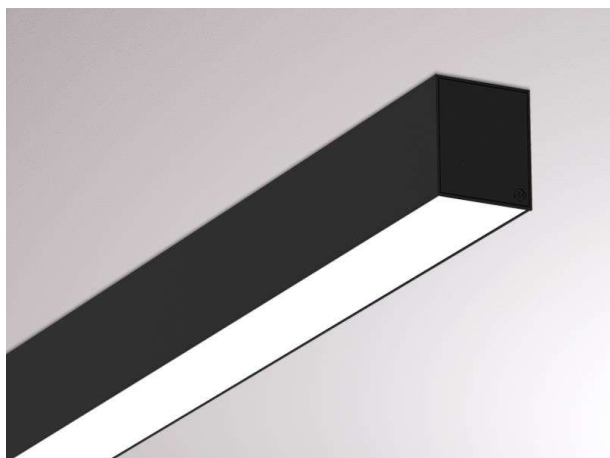

LOG OUT 2.1 IP54

728-104053119600

LOG OUT 2.1 IP54 SD WALL / CEILING LUMINAIRE made of die-cast aluminium, black, similar to RAL 9005, satined PMMA opal diffuser light output direct, with converter, dimmability: not dimmable, through wiring 3x1,5mm², IP54

DRAWING

LIGHT DISTRIBUTION CURVE

TECHNICAL DETAILS

System perform. [W]	40
Bulb type	LED
Luminous flux [lm]	4920
Colour temp. [K]	3000K
CRI	>80
Optics	PMMA opal diffuser
Designer	INHOUSE
Converter	with converter
Dimming	not dimmable
Light output	direct
Voltage [V]	220-240V 50/60Hz
Through wiring	3x1,5mm²
Material	die-cast aluminium
Length [mm]	1431
Width [mm]	76
Height [mm]	90
IP protection class	IP54
Voltage class	protection cl. I
Net weight [kg]	4,37
Colour lamp	black
RAL	9005
EAN-Number	9010506193374
Lifetime [h]	L80 B10 50 000
Energy efficiency cl.	D
No. of luminaires B16A	50