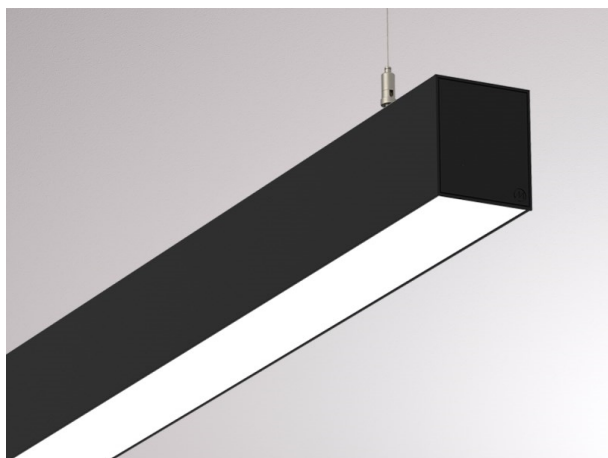

LOG OUT 2.1

728-201043113600

LOG OUT 2.1 PD SUSPENSION made of die-cast aluminium, black, similar to RAL 9005, satined PMMA opal diffuser light output direct, with converter, dimmability: not dimmable, through wiring 3x1,5mm², cable transparent, adapter/ceiling base black, pendant length 3000mm, IP20

DRAWING

TECHNICAL DETAILS

System perform. [W]	31
Bulb type	LED
Luminous flux [lm]	3820
Colour temp. [K]	2700K
CRI	>80
Optics	PMMA opal diffuser
Designer	INHOUSE
Converter	with converter
Dimming	not dimmable
Light output	direct
Voltage [V]	220-240V 50/60Hz
Through wiring	3x1,5mm²
Material	die-cast aluminium
Length [mm]	1130,5
Width [mm]	76
Height [mm]	90
Pendant length [mm]	3000
IP protection class	IP20
Voltage class	protection cl. I
Net weight [kg]	3,62
Colour lamp	black
RAL	9005
Colour adapter/ceiling base	black
Electric wire	transparent
EAN-Number	9010506141467
Lifetime [h]	L80 B10 50 000
Energy efficiency cl.	D
No. of luminaires B16A	50