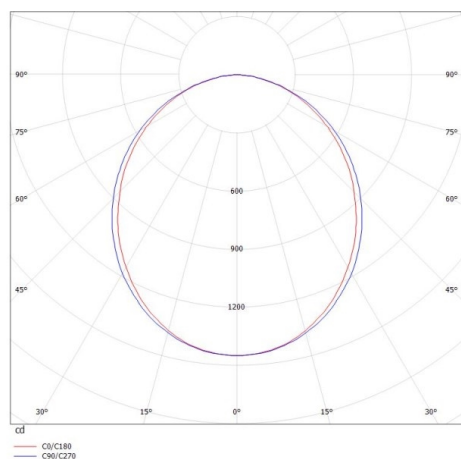

LOG OUT 2.1

728-201043113600

LOG OUT 2.1 PD SUSPENSION made of die-cast aluminium, black, similar to RAL 9005, satined PMMA opal diffuser light output direct, with converter, dimmability: not dimmable, through wiring 3x1,5mm², cable transparent, adapter/ceiling base black, pendant length 3000mm, IP20

DRAWING

TECHNICAL DETAILS

System perform. [W]	31
Bulb type	LED
Luminous flux [lm]	3820
Colour temp. [K]	2700K
CRI	>80
Optics	PMMA opal diffuser
Designer	INHOUSE
Converter	with converter
Dimming	not dimmable
Light output	direct
Voltage [V]	220-240V 50/60Hz
Through wiring	3x1,5mm²
Material	die-cast aluminium
Length [mm]	1130,5
Width [mm]	76
Height [mm]	90
Pendant length [mm]	3000
IP protection class	IP20
Voltage class	protection cl. I
Net weight [kg]	3,62
Colour lamp	black
RAL	9005
Colour adapter/ceiling base	black
Electric wire	transparent
EAN-Number	9010506141467
Lifetime [h]	L80 B10 50 000
Energy efficiency cl.	D
No. of luminaires B16A	50

LIGHT DISTRIBUTION CURVE

The values are rated values. Power and luminous flux are initially subject to a tolerance of +/- 10%. Colour temperature tolerance: +/- 150 K. The values apply to an ambient temperature of 25°C unless otherwise specified.