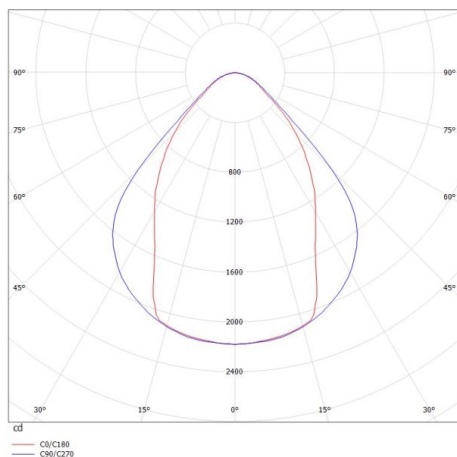

LOG OUT 2.1

728-201043813600

LOG OUT 2.1 PD SUSPENSION made of die-cast aluminium, black, similar to RAL 9005, microprismatic foil light output direct, with converter, dimmability: not dimmable, through wiring 3x1,5mm², cable transparent, adapter/ceiling base black, pendant length 3000mm, IP20

DRAWING

TECHNICAL DETAILS

System perform. [W]	31
Bulb type	LED
Luminous flux [lm]	3740
Colour temp. [K]	2700K
CRI	>80
Optics	microprismatic foil
Designer	INHOUSE
Converter	with converter
Dimming	not dimmable
Light output	direct
Voltage [V]	220-240V 50/60Hz
Through wiring	3x1,5mm²
Material	die-cast aluminium
Length [mm]	1130,5
Width [mm]	76
Height [mm]	90
Pendant length [mm]	3000
IP protection class	IP20
Voltage class	protection cl. I
Net weight [kg]	3,76
Colour lamp	black
RAL	9005
Colour adapter/ceiling base	black
Electric wire	transparent
EAN-Number	9010506419061
Lifetime [h]	L80 B10 50 000
Energy efficiency cl.	D
No. of luminaires B16A	50

LIGHT DISTRIBUTION CURVE

The values are rated values. Power and luminous flux are initially subject to a tolerance of +/- 10%. Colour temperature tolerance: +/- 150 K. The values apply to an ambient temperature of 25°C unless otherwise specified.