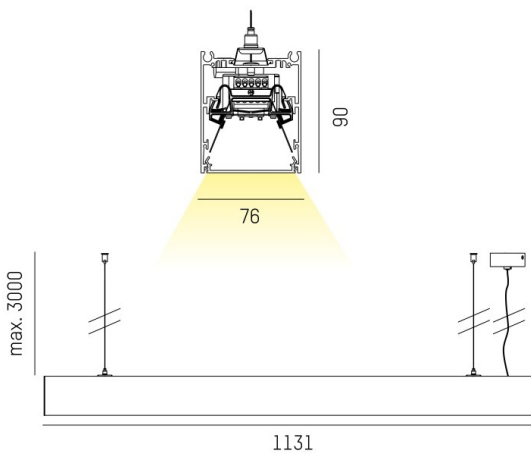

LOG OUT 2.1

728-201043813600

LOG OUT 2.1 PD SUSPENSION made of die-cast aluminium, black, similar to RAL 9005, microprismatic foil light output direct, with converter, dimmability: not dimmable, through wiring 3x1,5mm², cable transparent, adapter/ceiling base black, pendant length 3000mm, IP20

DRAWING

TECHNICAL DETAILS

System perform. [W]	31
Bulb type	LED
Luminous flux [lm]	3740
Colour temp. [K]	2700K
CRI	>80
Optics	microprismatic foil
Designer	INHOUSE
Converter	with converter
Dimming	not dimmable
Light output	direct
Voltage [V]	220-240V 50/60Hz
Through wiring	3x1,5mm²
Material	die-cast aluminium
Length [mm]	1130,5
Width [mm]	76
Height [mm]	90
Pendant length [mm]	3000
IP protection class	IP20
Voltage class	protection cl. I
Net weight [kg]	3,76
Colour lamp	black
RAL	9005
Colour adapter/ceiling base	black
Electric wire	transparent
EAN-Number	9010506419061
Lifetime [h]	L80 B10 50 000
Energy efficiency cl.	D
No. of luminaires B16A	50

LIGHT DISTRIBUTION CURVE

The values are rated values. Power and luminous flux are initially subject to a tolerance of +/- 10%. Colour temperature tolerance: +/- 150 K. The values apply to an ambient temperature of 25°C unless otherwise specified.