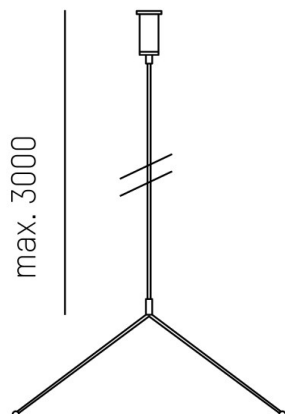

LOG 2.1. SYSTEM

728-2870000

Y-suspension-set, incl. ceiling fixation, toolless height-adjustable max. 3000mm, distance between suspensions max.1500mm

DRAWING

TECHNICAL DETAILS

Designer	INHOUSE
Dimming	not dimmable
Length [mm]	3000
Pendant length [mm]	3000
IP protection class	IP20
Net weight [kg]	0,05
Colour lamp	nickel
EAN-Number	9010506137569

LIGHT DISTRIBUTION CURVE

The values are rated values. Power and luminous flux are initially subject to a tolerance of +/- 10%. Colour temperature tolerance: +/- 150 K. The values apply to an ambient temperature of 25°C unless otherwise specified.