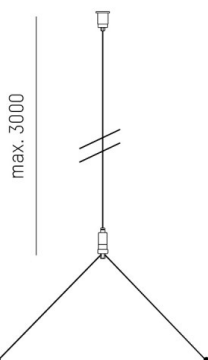

LOG 2.1. SYSTEM

728-2870000

Y-suspension-set, incl. ceiling fixation, toolless height-adjustable max. 3000mm, distance between suspensions max.1500mm

DRAWING

TECHNICAL DETAILS

Designer	INHOUSE
Dimming	not dimmable
Length [mm]	3000
Pendant length [mm]	3000
IP protection class	IP20
Net weight [kg]	0,05
Colour lamp	nickel
EAN-Number	9010506137569

LIGHT DISTRIBUTION CURVE

The values are rated values. Power and luminous flux are initially subject to a tolerance of +/- 10%. Colour temperature tolerance: +/- 150 K. The values apply to an ambient temperature of 25°C unless otherwise specified.