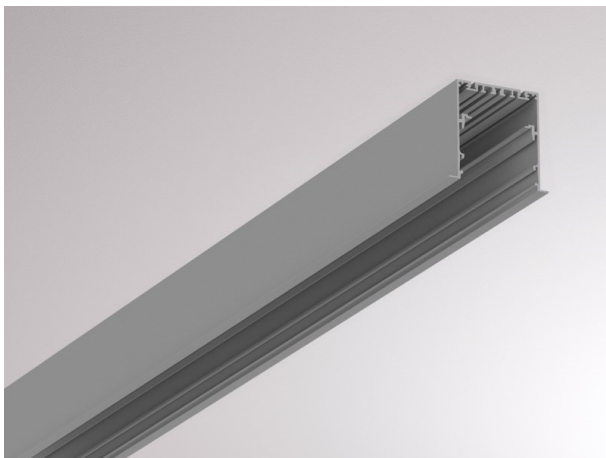

LOG 2.1. SYSTEM

728-395100000800

LOG 2.1 SYSTEM PROFIL R RECESSED PROFILE made of die-cast aluminium, natural anodised, dimmability: not dimmable, IP20

DRAWING

TECHNICAL DETAILS

Designer	INHOUSE
Dimming	not dimmable
Material	die-cast aluminium
Length [mm]	2250
Width [mm]	92
Height [mm]	90
IP protection class	IP20
Net weight [kg]	4,68
Colour lamp	natural anodised
EAN-Number	9010506414776