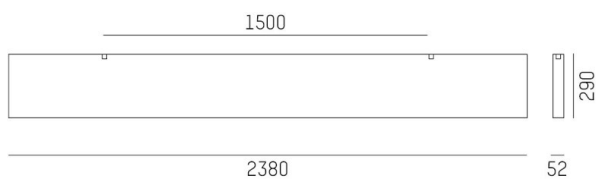

## BAFFEL

785-001100000950

## DRAWING

## TECHNICAL DETAILS

Length [mm]	2380
Width [mm]	52
Height [mm]	290
IP protection class	IP20
Net weight [kg]	2,80
Colour lamp	white mottled
EAN-Number	9010870412675

## LIGHT DISTRIBUTION CURVE

The values are rated values. Power and luminous flux are initially subject to a tolerance of +/- 10%. Colour temperature tolerance: +/- 150 K. The values apply to an ambient temperature of 25°C unless otherwise specified.