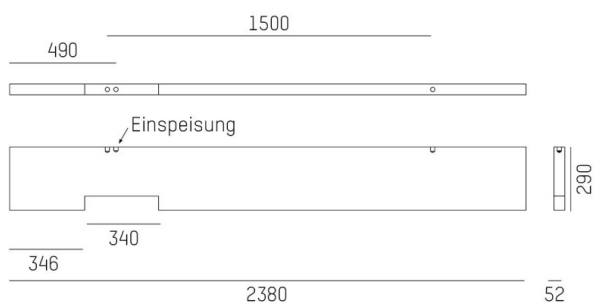

BAFFEL

785-004100000940

DRAWING

TECHNICAL DETAILS

Length [mm]	2380
Width [mm]	52
Height [mm]	290
IP protection class	IP20
Net weight [kg]	2,00
Colour lamp	grey mottled
EAN-Number	9010870412859

LIGHT DISTRIBUTION CURVE

The values are rated values. Power and luminous flux are initially subject to a tolerance of +/- 10%. Colour temperature tolerance: +/- 150 K. The values apply to an ambient temperature of 25°C unless otherwise specified.