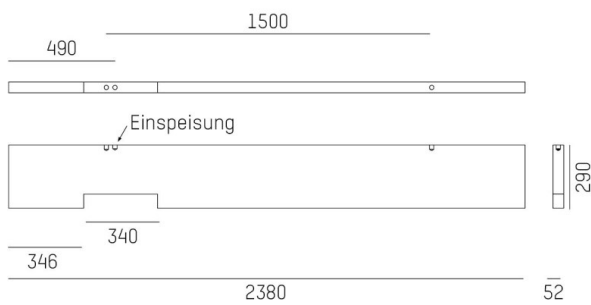

BAFFEL

785-004100000950

DRAWING

TECHNICAL DETAILS

Length [mm]	2380
Width [mm]	52
Height [mm]	290
IP protection class	IP20
Net weight [kg]	2,80
Colour lamp	white mottled
EAN-Number	9010870627734

LIGHT DISTRIBUTION CURVE

The values are rated values. Power and luminous flux are initially subject to a tolerance of +/- 10%. Colour temperature tolerance: +/- 150 K. The values apply to an ambient temperature of 25°C unless otherwise specified.