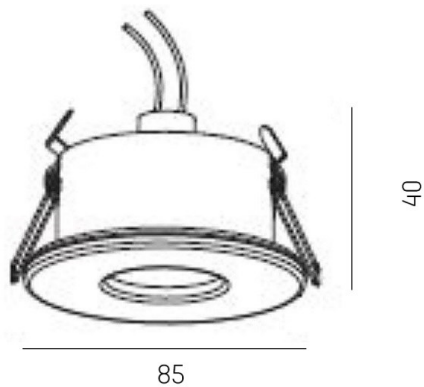

## SERIE 1101 HV

8-1101b46hv

SERIE 1101 HV RECESSED SPOTLIGHT made of aluminium, nickel matt, light output direct, dimmability: not dimmable, IP65

## DRAWING

## TECHNICAL DETAILS

Bulb type	QPAR 16 9W
No. of bulb holders	1x
Socket	GU10
Dimming	not dimmable
Light output	direct
Voltage [V]	220-240V 50/60Hz
Material	aluminium
Height [mm]	100
Diameter [mm]	84
Ceiling cutout [mm]	74
Recess depth [mm]	120
IP protection class	IP65
Voltage class	protection cl. I
Net weight [kg]	0,11
Colour lamp	nickel matt
EAN-Number	9008905938924