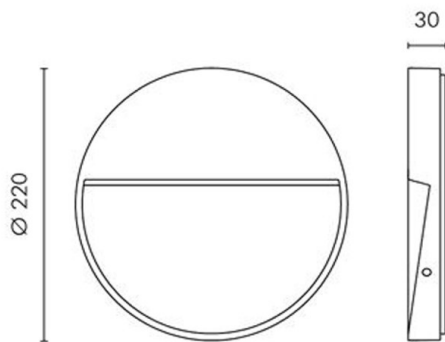

**SKILL**

**851-s6280w14**

SKILL ROUND LED SURFACE MOUNTED WALL LUMINAIRE made of aluminium, grey, transparent glass partially satined, light output direct, with converter, dimmability: phase section, cable black, IP65

**DRAWING**

**TECHNICAL DETAILS**

System perform. [W]	8
Bulb type	LED
Luminous flux [lm]	427
Colour temp. [K]	3000K
CRI	>90
Optics	transparent glass
Converter	with converter
Dimming	phase section
Light output	direct
Voltage [V]	220-240V 50/60Hz
Material	aluminium
Height [mm]	30
Diameter [mm]	220
IP protection class	IP65
Voltage class	protection cl. I
Shock resistance	IK08
Net weight [kg]	1,25
Colour lamp	grey
Colour of glass/shade	partially satined
Electric wire	black
EAN-Number	8033357961696
Lifetime [h]	70 000 L80 B10
Energy efficiency cl.	E

**LIGHT DISTRIBUTION CURVE**

The values are rated values. Power and luminous flux are initially subject to a tolerance of +/- 10%. Colour temperature tolerance: +/- 150 K. The values apply to an ambient temperature of 25°C unless otherwise specified.