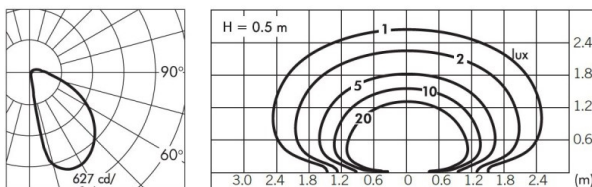

**SKILL**

**851-s6280w14**

SKILL ROUND LED SURFACE MOUNTED WALL LUMINAIRE made of aluminium, grey, transparent glass partially satined, light output direct, with converter, dimmability: phase section, cable black, IP65

**DRAWING**

**TECHNICAL DETAILS**

System perform. [W]	8
Bulb type	LED
Luminous flux [lm]	427
Colour temp. [K]	3000K
CRI	>90
Optics	transparent glass
Converter	with converter
Dimming	phase section
Light output	direct
Voltage [V]	220-240V 50/60Hz
Material	aluminium
Height [mm]	30
Diameter [mm]	220
IP protection class	IP65
Voltage class	protection cl. I
Shock resistance	IK08
Net weight [kg]	1,25
Colour lamp	grey
Colour of glass/shade	partially satined
Electric wire	black
EAN-Number	8033357961696
Lifetime [h]	70 000 L80 B10
Energy efficiency cl.	E

**LIGHT DISTRIBUTION CURVE**

The values are rated values. Power and luminous flux are initially subject to a tolerance of +/- 10%. Colour temperature tolerance: +/- 150 K. The values apply to an ambient temperature of 25°C unless otherwise specified.